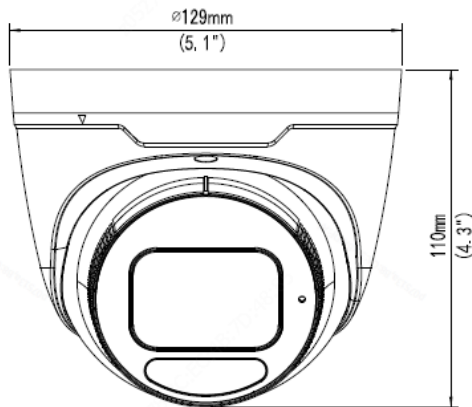

CB (IEC 62368-1:2014) UL (UL 62368-1, 2nd Ed., Issue Date: 2014-12-01)
Environment	CE-RoHS (2011/65/EU;(EU)2015/863); WEEE (2012/19/EU); Reach (Regulation (EC) No 1907/2006)
Protection	IP67 (IEC 60529:1989+AMD1:1999+AMD2:2013) IK10 (IEC 62262:2002)
General	
Power	DC 12V±25%, PoE (IEEE 802.3af)
	Power consumption: Max 10.0W
Power Interface	Ø 5.5mm coaxial power plug
Dimensions (Ø x H)	Φ129 x 110mm (Φ5.1" x 4.3")
Weight	0.66kg (1.45lb)
Material	Metal
Operating Conditions	-30°C ~ 60°C (-22°F ~ 140°F), Humidity: ≤95% RH (non-condensing)
Storage Environment	-30°C ~ 60°C (-22°F ~ 140°F), Humidity: ≤95% RH (non-condensing)
Surge Protection	6KV
Reset Button	Support

Dimensions

Accessories

TR-JB03-H-IN

Junction Box

TR-A01-IN

TR-JB07/WM03-F-IN

Wall Mount

TR-SE24-IN

TR-WM03-B-IN

Wall Mount

TR-SE24-A-IN

TR-UP06-IN

Pole Mount

TR-CM24-IN