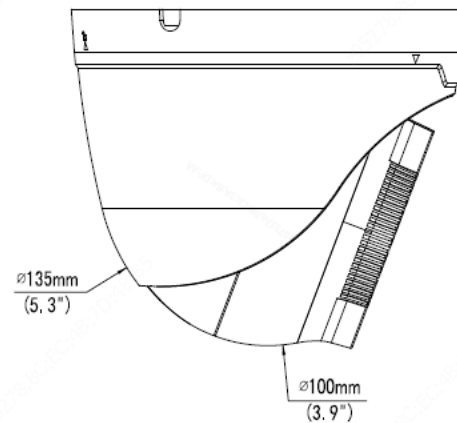

CB (IEC 62368-1:2014) UL (UL 62368-1, 2nd Ed., Issue Date: 2014-12-01)
Environment	CE-RoHS (2011/65/EU;(EU)2015/863); WEEE (2012/19/EU); Reach (Regulation (EC) No 1907/2006)
Protection	IP67 (IEC 60529:1989+AMD1:1999+AMD2:2013) IK10 (IEC 62262:2002)
General	
Power	DC 12V±25%, PoE (IEEE 802.3af)
	Power consumption: Max 10.0W
Power Interface	Ø 5.5mm coaxial power plug
Dimensions (Ø x H)	Φ129 x 110mm (Φ5.1" x 4.3")
Weight	0.66kg (1.45lb)
Material	Metal
Operating Conditions	-30°C ~ 60°C (-22°F ~ 140°F), Humidity: ≤95% RH (non-condensing)
Storage Environment	-30°C ~ 60°C (-22°F ~ 140°F), Humidity: ≤95% RH (non-condensing)
Surge Protection	6KV
Reset Button	Support

Dimensions

Accessories

TR-JB03-H-IN

Junction Box

TR-A01-IN

TR-JB07/WM03-F-IN

Wall Mount

TR-SE24-IN

TR-WM03-B-IN

Wall Mount

TR-SE24-A-IN

TR-UP06-IN

Pole Mount

TR-CM24-IN